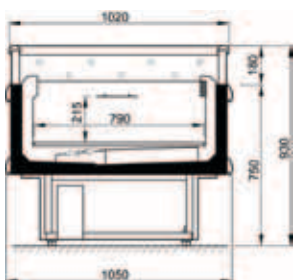

Pamir Island Freezer

- Temp Range: Freezing -22°C/-24°C
  Refrigeration 0°C/+2°C
- Electronic Control
- Fan Assisted
- Auto Defrost

Model	Dimensions (L x D x H mm)
1.5m WNP 01	1550mm
2.0m WNP 01	2050mm
2.5m WNP 01	2500mm

Options

- Bi Temp
- Glass covers with fan speed regulation
- Shelving superstructure
- Night covers

2.0m PAMIR

Super Copi Island Freezer

- Temp Range: Freezing -22°C/-24°C
  Refrigeration 0°C/+2°C
- Electronic Control
- Fan Assisted
- Auto Defrost

Model	Dimensions (L x D x H mm)
1.3m	1370 x 1060 x 901
2.0m	1970 x 1060 x 901
2.5m	2570 x 1060 x 901