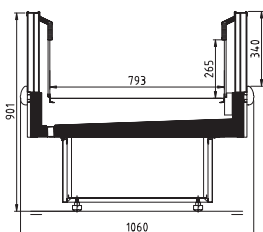

Model	Dimensions (L x D x H mm)
ILL 150	1500 x 910 x 800
ILL 200	2000 x 910 x 800
ILL 250	2500 x 910 x 800

ILL 150

* Please Refer to Manufacturers Catalogue for Full Product Specifications

Pamir Island Freezer

Model	Dimensions (L x D x H mm)
1.3m	1370 x 1060 x 901
2.0m	1970 x 1060 x 901
2.5m	2570 x 1060 x 901

Options

- Bi Temp
- Glass covers with fan speed regulation
- Night covers

2m SUPER COPI

* Please Refer to Manufacturers Catalogue for Full Product Specifications