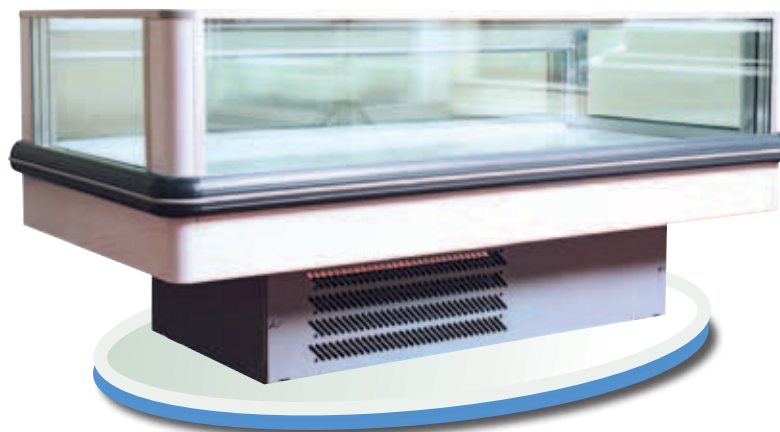

Options

- Bi Temp
- Glass covers with fan speed regulation
- Night covers

2m SUPER COPI

* Please Refer to Manufacturers Catalogue for Full Product Specifications