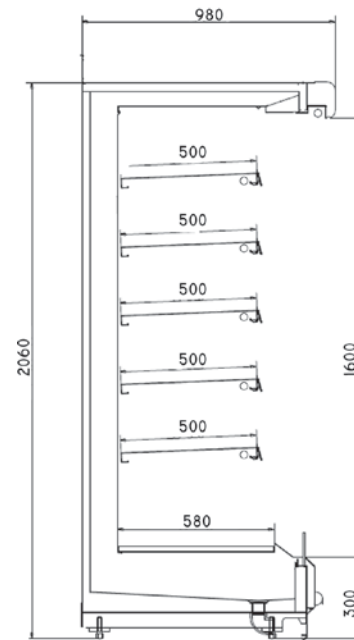

Model	Dimensions (L x D x H mm)	Power (W)
1.0m	1040 x 832 x 1997	1220
1.35m	1350 x 832 x 1997	1580
2.0m	1975 x 832 x 1997	2310
2.6m	2600 x 832 x 1997	2500

Length of cases indicated in mm with ends.
Thickness of one end: 50mm

Model	Dimensions (L x D x H mm)	Power (W)
1.00m	1040 x 632 x 1997	1220
1.35m	1350 x 632 x 1997	1580
2.00m	1975 x 632 x 1997	2310

Length of cases indicated in mm with ends.
Thickness of one end: 50mm

2m CRONUS

Model	Dimensions (Lx D x Hmm)
1.0m	1035 x 649 x 2112
1.3m	1345 x 649 x 2112
1.5m	1545 x 649 x 2112
2.0m	1970 x 649 x 2112

1m PSI SHUTTER

* Please Refer to Manufacturers Catalogue for Full Product Specifications

Dimensions

Lengths (mm): 1250/1875/2500/3750

Depths (mm): 900

Height (mm): 2060

Length of cases indicated in mm without ends.
Thickness of one end with side bumper rail 40 mm.

Options

- Glazed side panels

2.6m SIRIUS HMCT