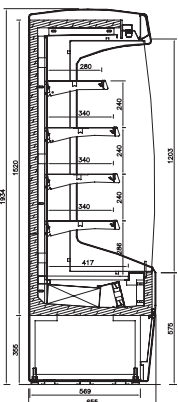

Model	Dimensions (L x D x H mm)	Power (W)
Delta 0.7m	705 x 655 x 1934	700
Delta 1.0m	1017 x 655 x 1934	780
Delta 1.3m	1330 x 655 x 1934	890
Delta 1.5m	1530 x 655 x 1934	1270
Delta 2.0m	1955 x 655 x 1934	1370

Model	Dimensions (L x D x H mm)	Power (W)
1.0m	1040 x 832 x 1997	1220
1.35m	1350 x 832 x 1997	1580
2.0m	1975 x 832 x 1997	2310
2.6m	2600 x 832 x 1997	2500

Length of cases indicated in mm with ends.
Thickness of one end: 50mm

Model	Dimensions (L x D x H mm)	Power (W)
1.00m	1040 x 632 x 1997	1220
1.35m	1350 x 632 x 1997	1580
2.00m	1975 x 632 x 1997	2310

Length of cases indicated in mm with ends.
Thickness of one end: 50mm

2m CRONUS

Model	Dimensions (Lx D x Hmm)
1.0m	1035 x 649 x 2112
1.3m	1345 x 649 x 2112
1.5m	1545 x 649 x 2112
2.0m	1970 x 649 x 2112

1m PSI SHUTTER

* Please Refer to Manufacturers Catalogue for Full Product Specifications