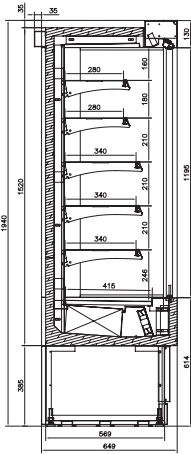

Model	Dimensions (L x D x H mm)	Power (W)
1.0m	1040 x 832 x 1997	1220
1.35m	1350 x 832 x 1997	1580
2.0m	1975 x 832 x 1997	2310
2.6m	2600 x 832 x 1997	2500

Length of cases indicated in mm with ends.
Thickness of one end: 50mm

Model	Dimensions (L x D x H mm)	Power (W)
1.00m	1040 x 632 x 1997	1220
1.35m	1350 x 632 x 1997	1580
2.00m	1975 x 632 x 1997	2310

Length of cases indicated in mm with ends.
Thickness of one end: 50mm

2m CRONUS

Model	Dimensions (Lx D x Hmm)
1.0m	1035 x 649 x 2112
1.3m	1345 x 649 x 2112
1.5m	1545 x 649 x 2112
2.0m	1970 x 649 x 2112

1.3m PSI

MULTI-DECK

PSI Shutter Multi-Deck

- Temp range: 0/+4°C
- Electric shutter (key operated)
- Fully automatic operation
- Stainless steel interior/exterior
- Glazed side panels
- Four shelves plus base
- Digital controller
- Canopy lighting

Model	Dimensions (Lx D x Hmm)
1.0m	1035 x 649 x 2112
1.3m	1345 x 649 x 2112
1.5m	1545 x 649 x 2112
2.0m	1970 x 649 x 2112

1m PSI SHUTTER

* Please Refer to Manufacturers Catalogue for Full Product Specifications