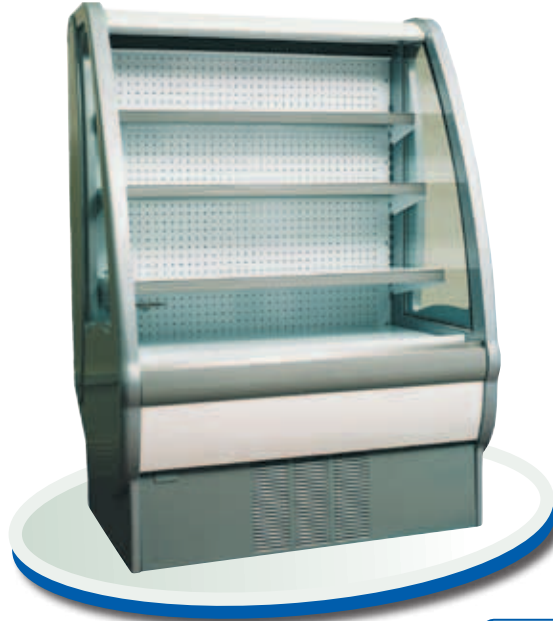

Genius Low Level Multi-Deck

- Temp range: -1°C /+4°C
- Fully automatic operation
- Fluorescent lamps in canopy
- Multiplexable
- Night blind
- Three shelves plus base

Model	Dimensions (L x D x H mm)	Power (W)
Genius 0.7m	732 x 630 x 1457	540
Genius 1.0m	1047 x 630 x 1457	840
Genius 1.3m	1360 x 630 x 1457	1040
Genius 2.0m	1985 x 630 x 1457	1280

Length of cases indicated in mm with ends.
Thickness of one end: 55mm

Options

- Height 1257mm
- Panoramic glass
- Lighting in side walls

1m GENIUS

Panoramic glass side panel

MULTI-DECK

Delta Multi-Deck

- Temp range +2°C/+5°C
- Fully automatic operation
- Fluorescent light in canopy
- Digital controller
- 4 shelves plus base
- Night blind

1.3m DELTA

* Please Refer to Manufacturers Catalogue for Full Product Specifications

Cronus Plus White Multi-Deck

- Temp range: 0°C /+5°C
- Fully automatic operation
- Fluorescent light in canopy
- Integral
- Multiplexable
- Night blind
- Four shelves & base
- Available in meat/fruit & veg

Options

- Stainless steel
- Remote

2m CRONUS PLUS WHITE

Cronus Stainless Steel Multi-Desk

- Temp Range: 0°C /+ 4°C
- Stainless steel interior / exterior
- Fluorescent light in canopy
- Integral or Remote Options
- Night blind
- Four shelves & Base