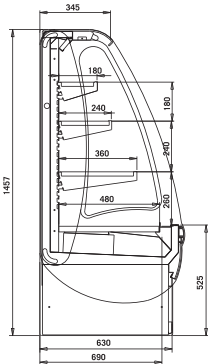

Genius Low Level Multi-Deck

- Temp range: -1°C /+4°C
- Fully automatic operation
- Fluorescent lamps in canopy
- Multiplexable
- Night blind
- Three shelves plus base

Model	Dimensions (L x D x H mm)	Power (W)
Genius 0.7m	732 x 630 x 1457	540
Genius 1.0m	1047 x 630 x 1457	840
Genius 1.3m	1360 x 630 x 1457	1040
Genius 2.0m	1985 x 630 x 1457	1280

Length of cases indicated in mm with ends.
Thickness of one end: 55mm

Options

- Height 1257mm
- Panoramic glass
- Lighting in side walls

1m GENIUS