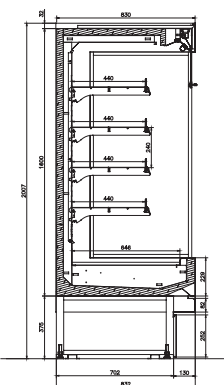

Cronus Plus White Multi-Deck

- Temp range: 0°C /+5°C
- Fully automatic operation
- Fluorescent light in canopy
- Integral
- Multiplexable
- Night blind
- Four shelves & base
- Available in meat/fruit & veg

Model	Dimensions (L x D x H mm)	Power (W)
1.0m	1040 x 832 x 1997	1220
1.35m	1350 x 832 x 1997	1580
2.0m	1975 x 832 x 1997	2310
2.6m	2600 x 832 x 1997	2500

Length of cases indicated in mm with ends.
Thickness of one end: 50mm

Options

- Stainless steel
- Remote

2m CRONUS PLUS WHITE

Cronus Stainless Steel Multi-Desk

- Temp Range: 0°C /+ 4°C
- Stainless steel interior / exterior
- Fluorescent light in canopy
- Integral or Remote Options
- Night blind
- Four shelves & Base

Model	Dimensions (L x D x H mm)	Power (W)
1.00m	1040 x 632 x 1997	1220
1.35m	1350 x 632 x 1997	1580
2.00m	1975 x 632 x 1997	2310

Length of cases indicated in mm with ends.
Thickness of one end: 50mm