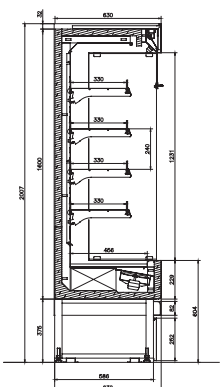

Model	Dimensions (L x D x H mm)	Power (W)
1.0m	1040 x 832 x 1997	1220
1.35m	1350 x 832 x 1997	1580
2.0m	1975 x 832 x 1997	2310
2.6m	2600 x 832 x 1997	2500

Length of cases indicated in mm with ends.
Thickness of one end: 50mm

Model	Dimensions (L x D x H mm)	Power (W)
1.00m	1040 x 632 x 1997	1220
1.35m	1350 x 632 x 1997	1580
2.00m	1975 x 632 x 1997	2310

Length of cases indicated in mm with ends.
Thickness of one end: 50mm

2m CRONUS

Model	Dimensions (Lx D x Hmm)
1.0m	1035 x 649 x 2112
1.3m	1345 x 649 x 2112
1.5m	1545 x 649 x 2112
2.0m	1970 x 649 x 2112

1.3m PSI

MULTI-DECK

PSI Shutter Multi-Deck

- Temp range: 0/+4°C
- Electric shutter (key operated)
- Fully automatic operation
- Stainless steel interior/exterior
- Glazed side panels
- Four shelves plus base
- Digital controller
- Canopy lighting

Model	Dimensions (Lx D x Hmm)
1.0m	1035 x 649 x 2112
1.3m	1345 x 649 x 2112
1.5m	1545 x 649 x 2112
2.0m	1970 x 649 x 2112

1m PSI SHUTTER

* Please Refer to Manufacturers Catalogue for Full Product Specifications